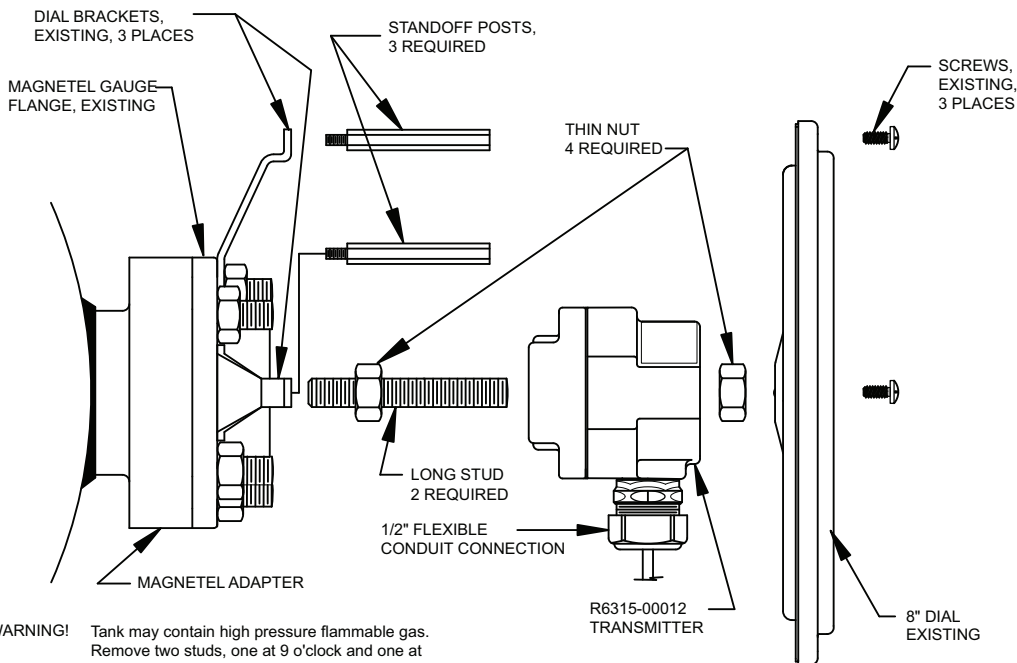

**ROCHESTER  
GAUGES, INC.**

**R6315-12 Transmitter Installation  
on Rochester Magnetel™ Gauge  
or Master Gauge with 3 Dial  
Mounting Brackets**

**DS-873  
Front**

ISO 9001:2008 CERTIFIED

**WARNING!** Tank may contain high pressure flammable gas. Remove two studs, one at 9 o'clock and one at 3 o'clock only, and replace with long studs. Danger of fire or explosion may exist if more than two opposing studs are removed.

**NOTE:** This detail for use with centerline Magnetel and transmitter only.

**NOTE:** This detail for use with centerline Magnetel and transmitter only.

**NOTE:** Materials and specifications are subject to change without notice. Ratings subject to change due to temperature and other environmental considerations.

**NOTE:** THIS DETAIL IS FOR USE WITH 8 INCH MASTER GAUGE AND TRANSMITTER ONLY.

**NOTE:** IF YOUR GAUGE IS EQUIPPED WITH "OLD STYLE" 8" DIAL S/A, REPLACE WITH 8 INCH DIAL S/A P/N 5ABMS02784.

**NOTE:** Materials and specifications are subject to change without notice.  
Ratings subject to change due to temperature and other environmental considerations.