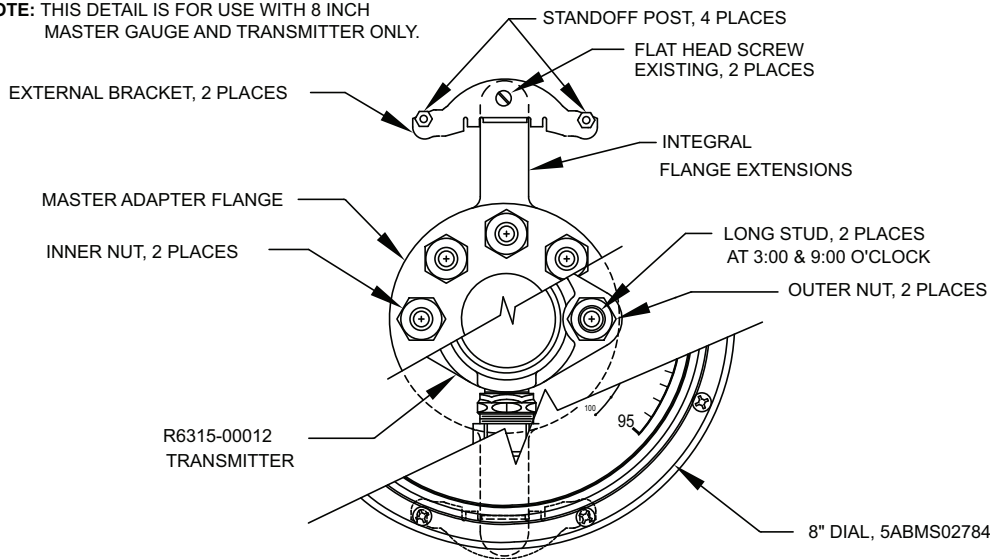

## R6315-12 Transmitter Installation on Master Gauge with 2 Dial Mounting Brackets

**DS-873  
Back**

**R6315-12 Transmitter Installation on Master  
Gauge with 2 Dial Mounting Brackets**

**NOTE:** THIS DETAIL IS FOR USE WITH 8 INCH, OLD STYLE, MASTER GAUGE WITH DIAL MOUNTING EARS AT 12:00 & 6:00 O'CLOCK AND R6315-00012 TRANSMITTER.

**NOTE:** THIS DETAIL IS FOR USE WITH 8 INCH MASTER GAUGE AND TRANSMITTER ONLY.

**NOTE:** IF YOUR GAUGE IS EQUIPPED WITH "OLD STYLE" 8" DIAL S/A, REPLACE WITH 8 INCH DIAL S/A P/N 5ABMS02784.

**NOTE:** Materials and specifications are subject to change without notice.  
Ratings subject to change due to temperature and other environmental considerations.