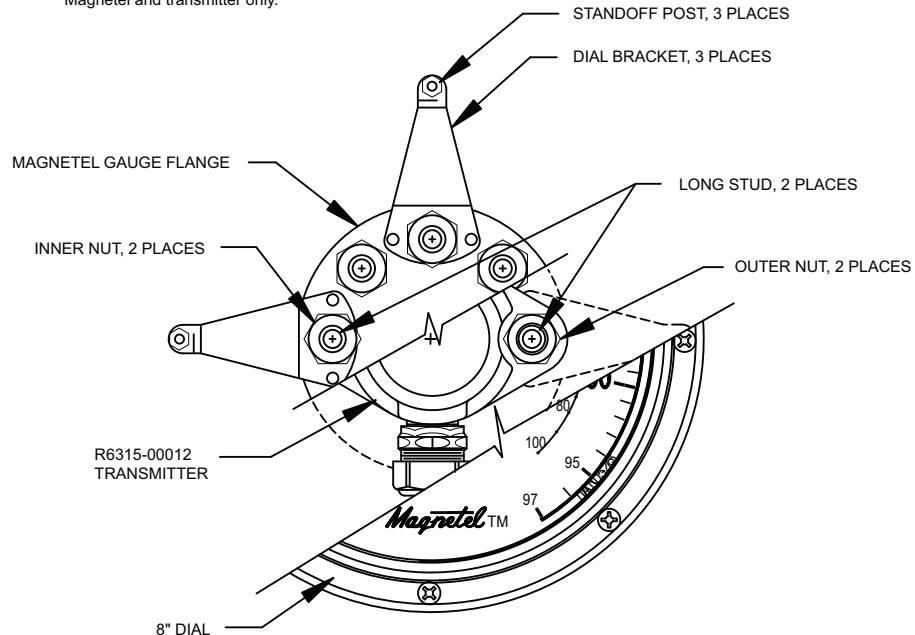

**ROCHESTER  
GAUGES, INC.**

**R6315-12 Transmitter Installation  
on Rochester Magnetel™ Gauge  
or Master Gauge with 3 Dial  
Mounting Brackets**

**DS-873  
Front**

ISO 9001:2008 CERTIFIED

**WARNING!** Tank may contain high pressure flammable gas. Remove two studs, one at 9 o'clock and one at 3 o'clock only, and replace with long studs. Danger of fire or explosion may exist if more than two opposing studs are removed.

**NOTE:** This detail for use with centerline Magnetel and transmitter only.

**NOTE:** This detail for use with centerline Magnetel and transmitter only.

**NOTE:** Materials and specifications are subject to change without notice. Ratings subject to change due to temperature and other environmental considerations.

**R6315-12 Transmitter Installation on Rochester Magnetel Gauge or Master Gauge with 3 Dial Mounting Brackets**

**ROCHESTER  
GAUGES, INC.**

**NOTE:** THIS DETAIL IS FOR USE WITH 8 INCH MASTER GAUGE AND TRANSMITTER ONLY.

**NOTE:** IF YOUR GAUGE IS EQUIPPED WITH "OLD STYLE" 8" DIAL S/A, REPLACE WITH 8 INCH DIAL S/A P/N 5ABMS02784.

**NOTE:** Materials and specifications are subject to change without notice.  
Ratings subject to change due to temperature and other environmental considerations.