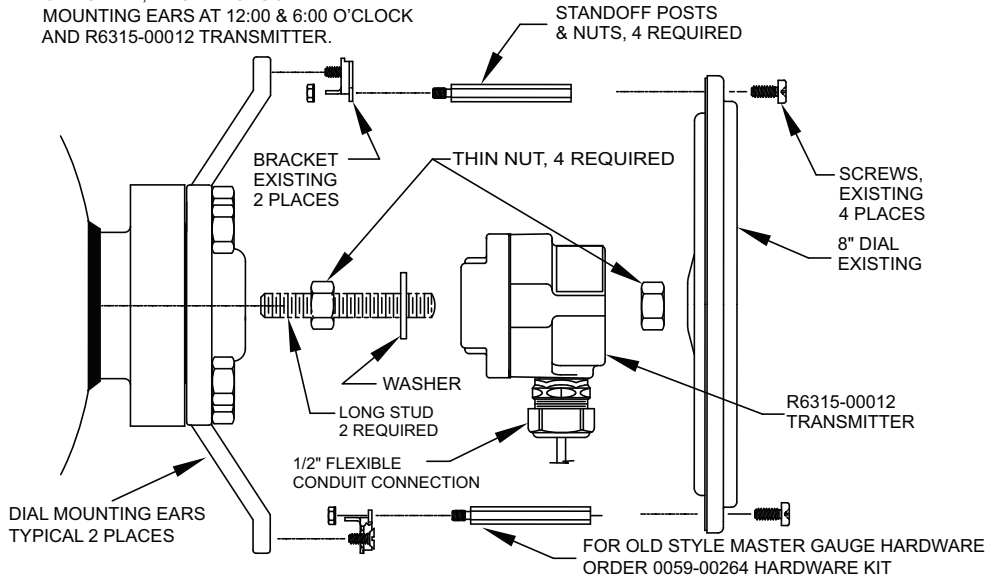

**R6315-12 Transmitter Installation on Rochester Magnetel Gauge or Master Gauge with 3 Dial Mounting Brackets**

**ROCHESTER  
GAUGES, INC.**

## R6315-12 Transmitter Installation on Master Gauge with 2 Dial Mounting Brackets

**DS-873  
Back**

**R6315-12 Transmitter Installation on Master  
Gauge with 2 Dial Mounting Brackets**

**NOTE:** THIS DETAIL IS FOR USE WITH 8 INCH, OLD STYLE, MASTER GAUGE WITH DIAL MOUNTING EARS AT 12:00 & 6:00 O'CLOCK AND R6315-00012 TRANSMITTER.